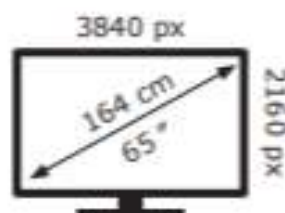

77 kWh/1000h

ABCDEF**G**
HDR
262 kWh/1000h