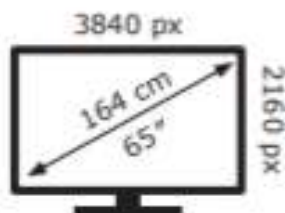

**ENERG** ⚡

LG Electronics

OLED65G66LS

**77** kWh/1000h

ABCDEF**G**  
**HDR**  
**262** kWh/1000h

2019/07/013

**ENERG** ⚡

LG Electronics